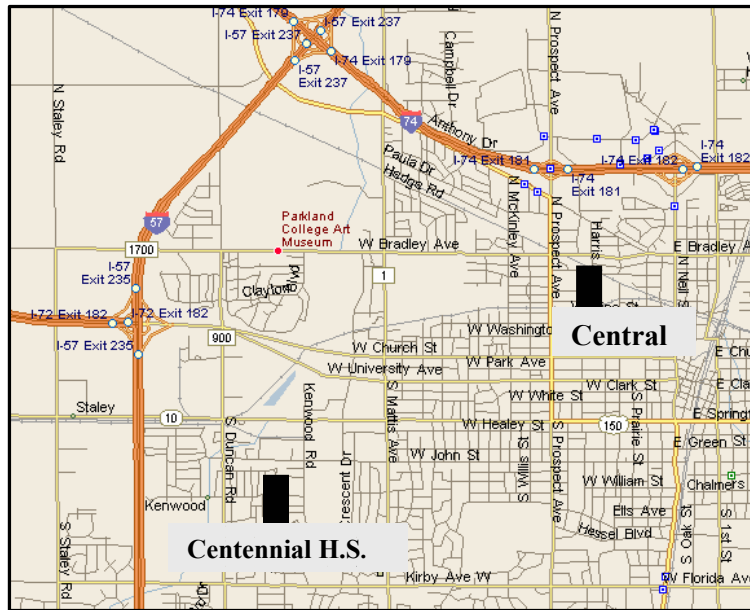

CHAMPAIGN CENTRAL

Routes to Central's Field From Centennial High School, travel east and north to Prospect Avenue. Central's soccer field is located between the Franklin Middle and Judah Christian school buildings. Parking is available in Judah's lot at the north end of the school, north of Franklin, and on Sherwood Terrace. Entrance through the fence surrounding the field is on the north side.