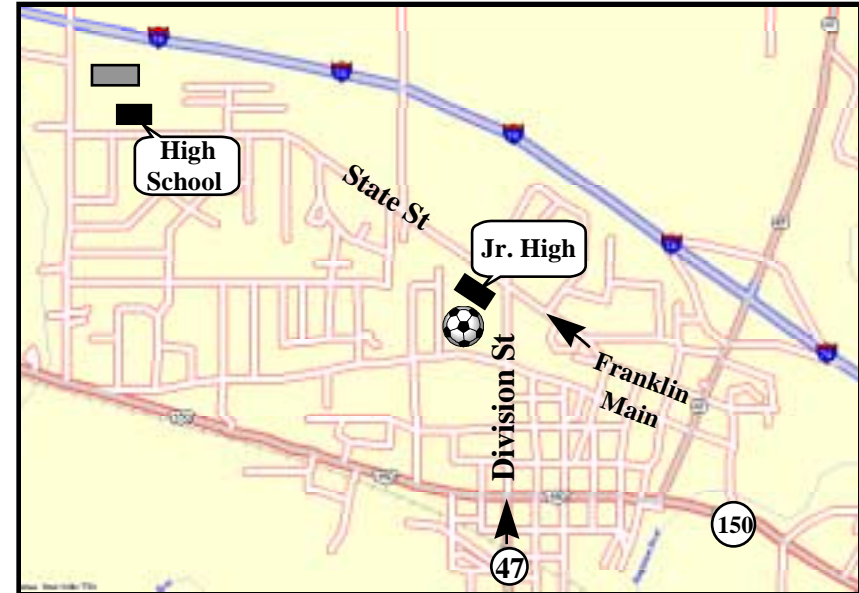

Mahomet

Take Springfield Avenue west from Champaign.
There are two common routes to Mahomet: either west 6 miles to Route 47 or north along Staley Road to Route 150.

The soccer field is located south of the Jr. High school building and west of the Middletown school building. The easiest route to the field is from the intersection of Division and Main Streets.