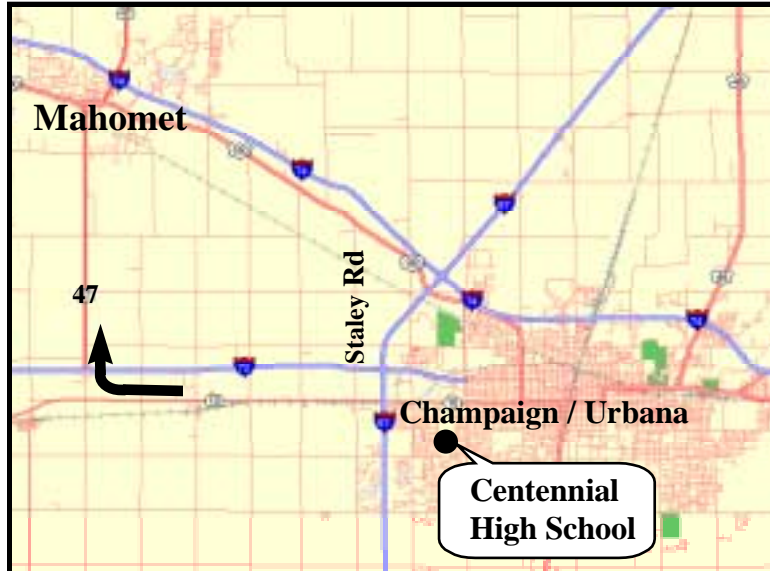

Mahomet

Take Springfield Avenue west from Champaign.
There are two common routes to Mahomet: either west 6 miles to Route 47 or north along Staley Road to Route 150.

The soccer field is located south of the Jr. High school building and west of the Middletown school building. The easiest route to the field is from the intersection of Division and Main Streets.