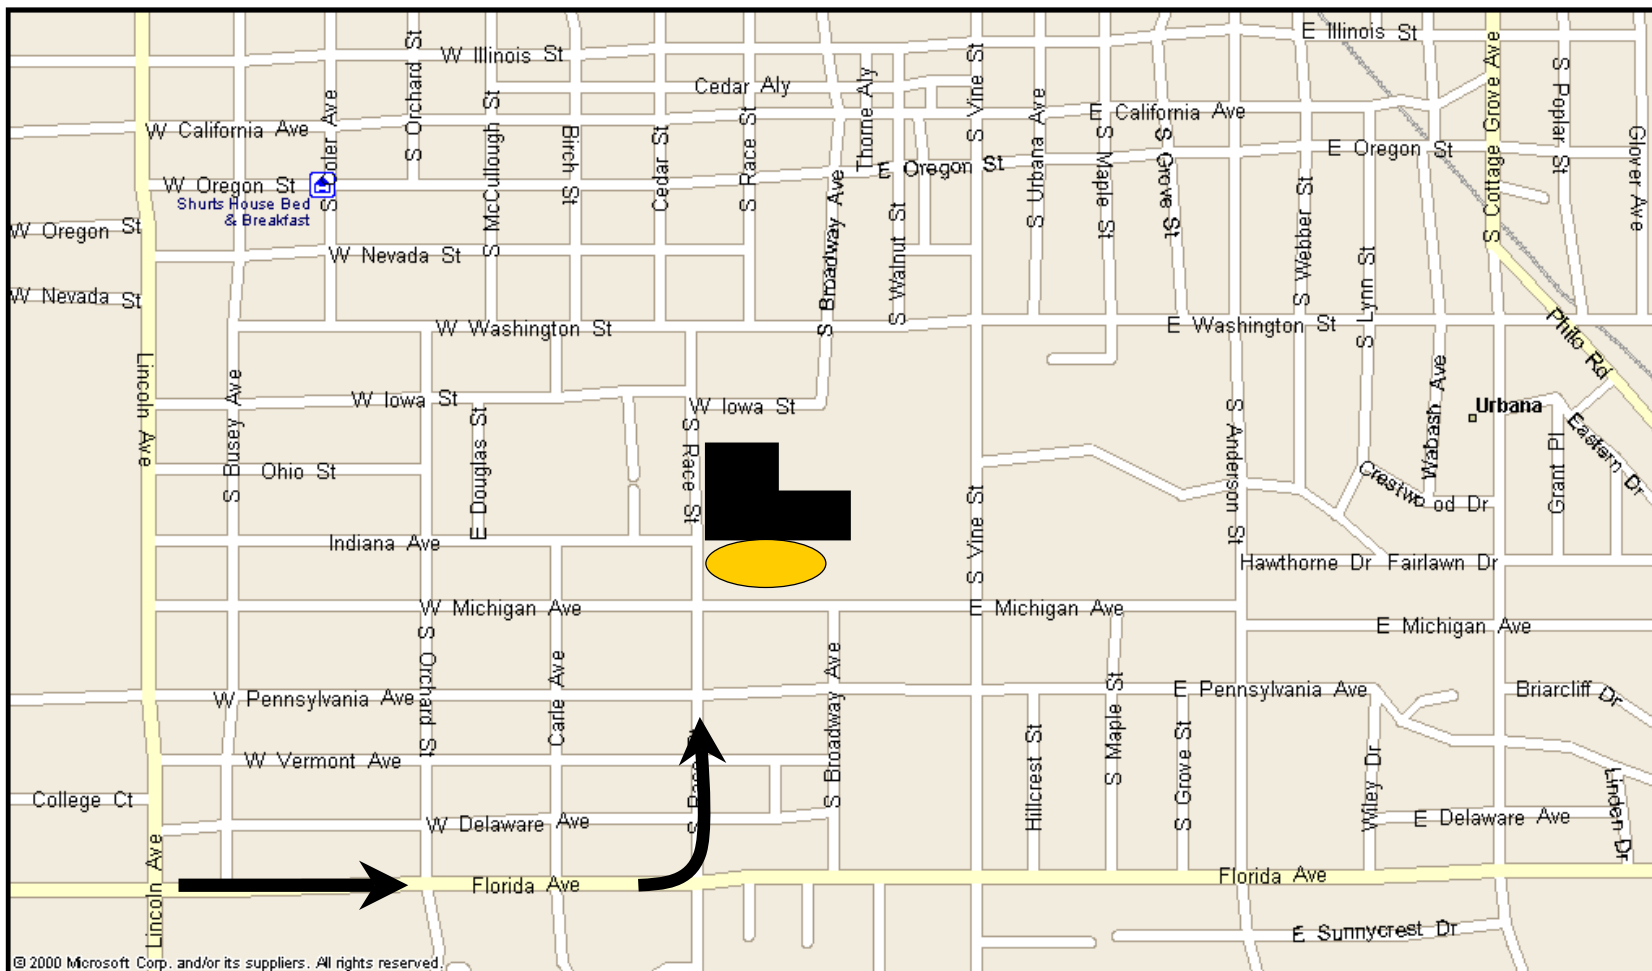

# URBANA

© 2000 Microsoft Corp. and/or its suppliers. All rights reserved.

**Easiest Route to the Soccer Field:** From Champaign Centennial High School, take Kirby Avenue east past the Neil Street intersection, and continue straight on Florida Avenue. Travel past the Assembly Hall and Memorial Stadium. Continue east on Florida Avenue through the Lincoln Avenue and Orchard Street stoplights.

Turn left (north) at the stop sign at Race Street and proceed about 4 or 5 blocks to Urbana High School. Soccer games are played on the football field immediately south of the High School building. Parking can be sparse, especially while construction continues on the nearby Middle School.